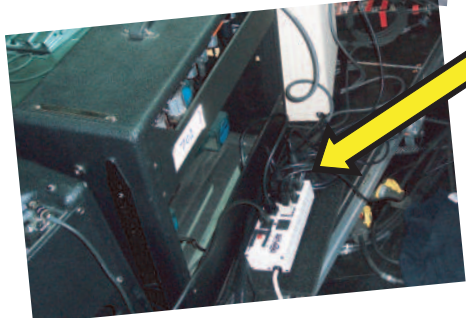

*John McVie's Bass Rig:
 Great Tone - No Hum!*
 Left: Ebtech® HE-8 Hum Eliminator
 Right: Ebtech® HE-2 Hum Eliminator

*Backline Guitar Rigs
 Kept Hum Free with
 Ebtech® Hum X™*
 Our Hum X is behind the scenes
 keeping the music Crystal Clear!

Ebtech® Products Available
 from Fine Retailers lsted on
www.ebtechaudio.com

Roy Kelley and Friends
 Crystal Clear Sound means NO BAD CABLES!
 All the Fleetwood Mac backline techs rely on
 the Ebtech® Swizz Army™ Cable Tester.